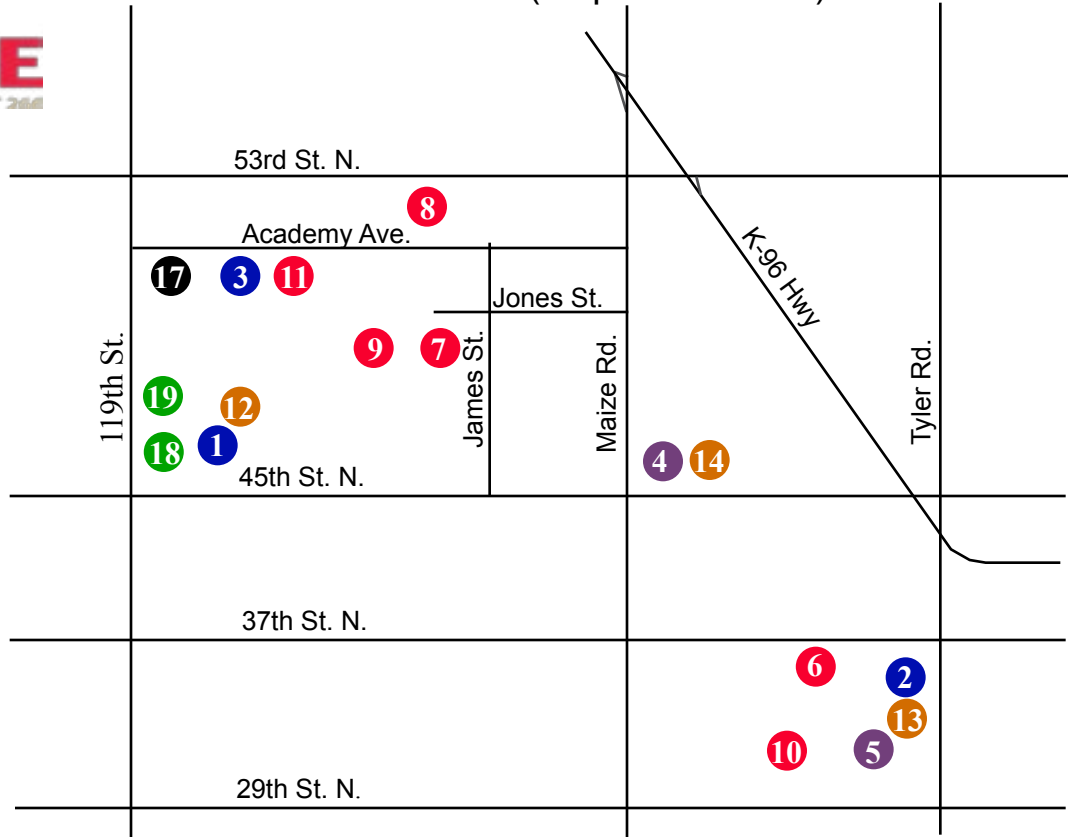

School and Athletic Event Locations (map not to scale)

Schools Grades 9-12

- 1 Maize High School - 316-722-0441
11600 W. 45th N., Maize, KS 67101
(entrance on north east side of bldg.)
Maize Career Academy -
11700 W. 45th N., Maize, KS 67101
(located on west side of Maize High)

Sporting Event Locations

- 12 KT Woodman Sports Complex - Football, Track, Soccer, Baseball, Softball, Tennis
- 13 Maize South Sports Complex - Football, Track, Tennis
- 14 Maize Middle School Football and Track Stadium
- 15 Golf at Reflection Ridge Golf Club - 7700 Reflection Rd., Wichita, KS 67205
- 16 Bowling at West Acres Bowl - 749 N. Ridge Rd., Wichita