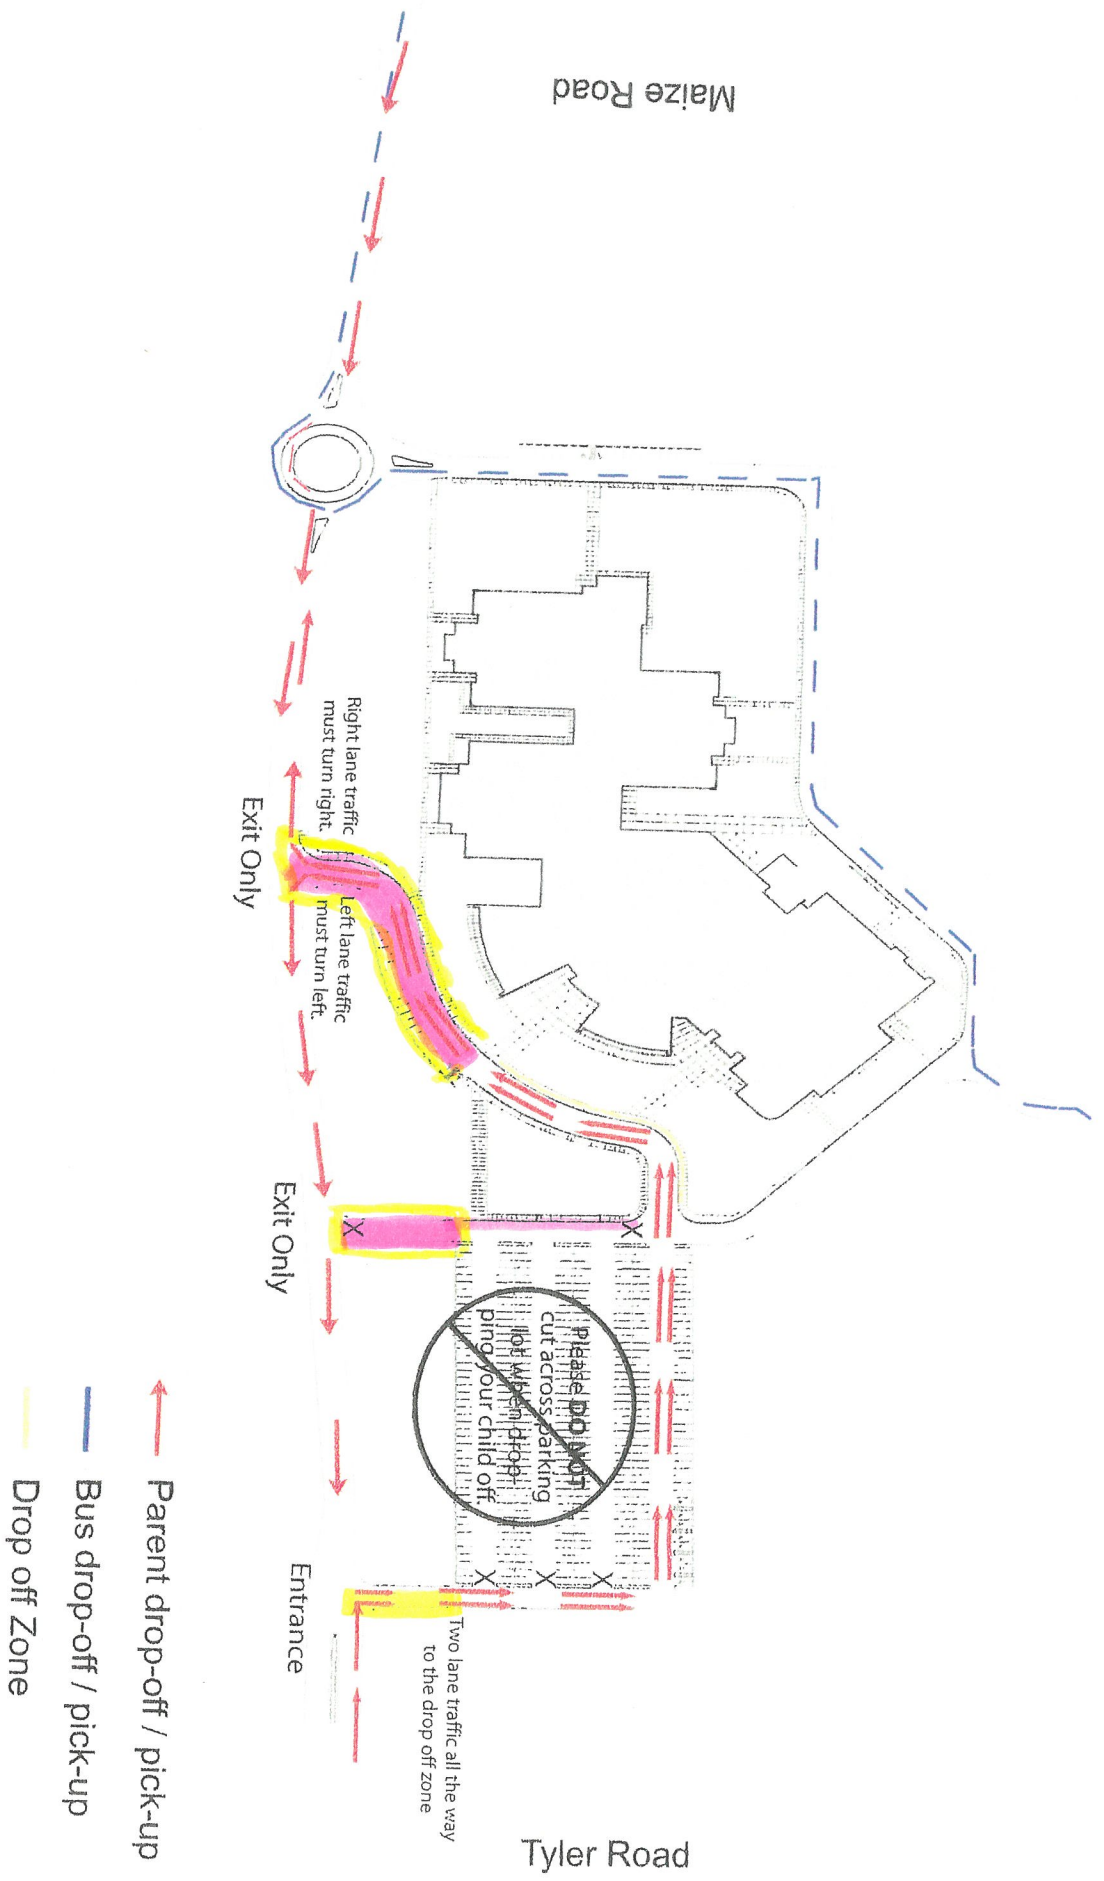

Maize South Middle School

Maize Road

Tyler Road

Right lane traffic
must turn right.

Left lane traffic
must turn left.

Please do not
cut across parking
lot when drop-
ping/pick-
ing up your child off.

Two lane traffic all the way
to the drop off zone

Exit Only

Exit Only

Entrance

- Parent drop-off / pick-up
- Bus drop-off / pick-up
- Drop off Zone