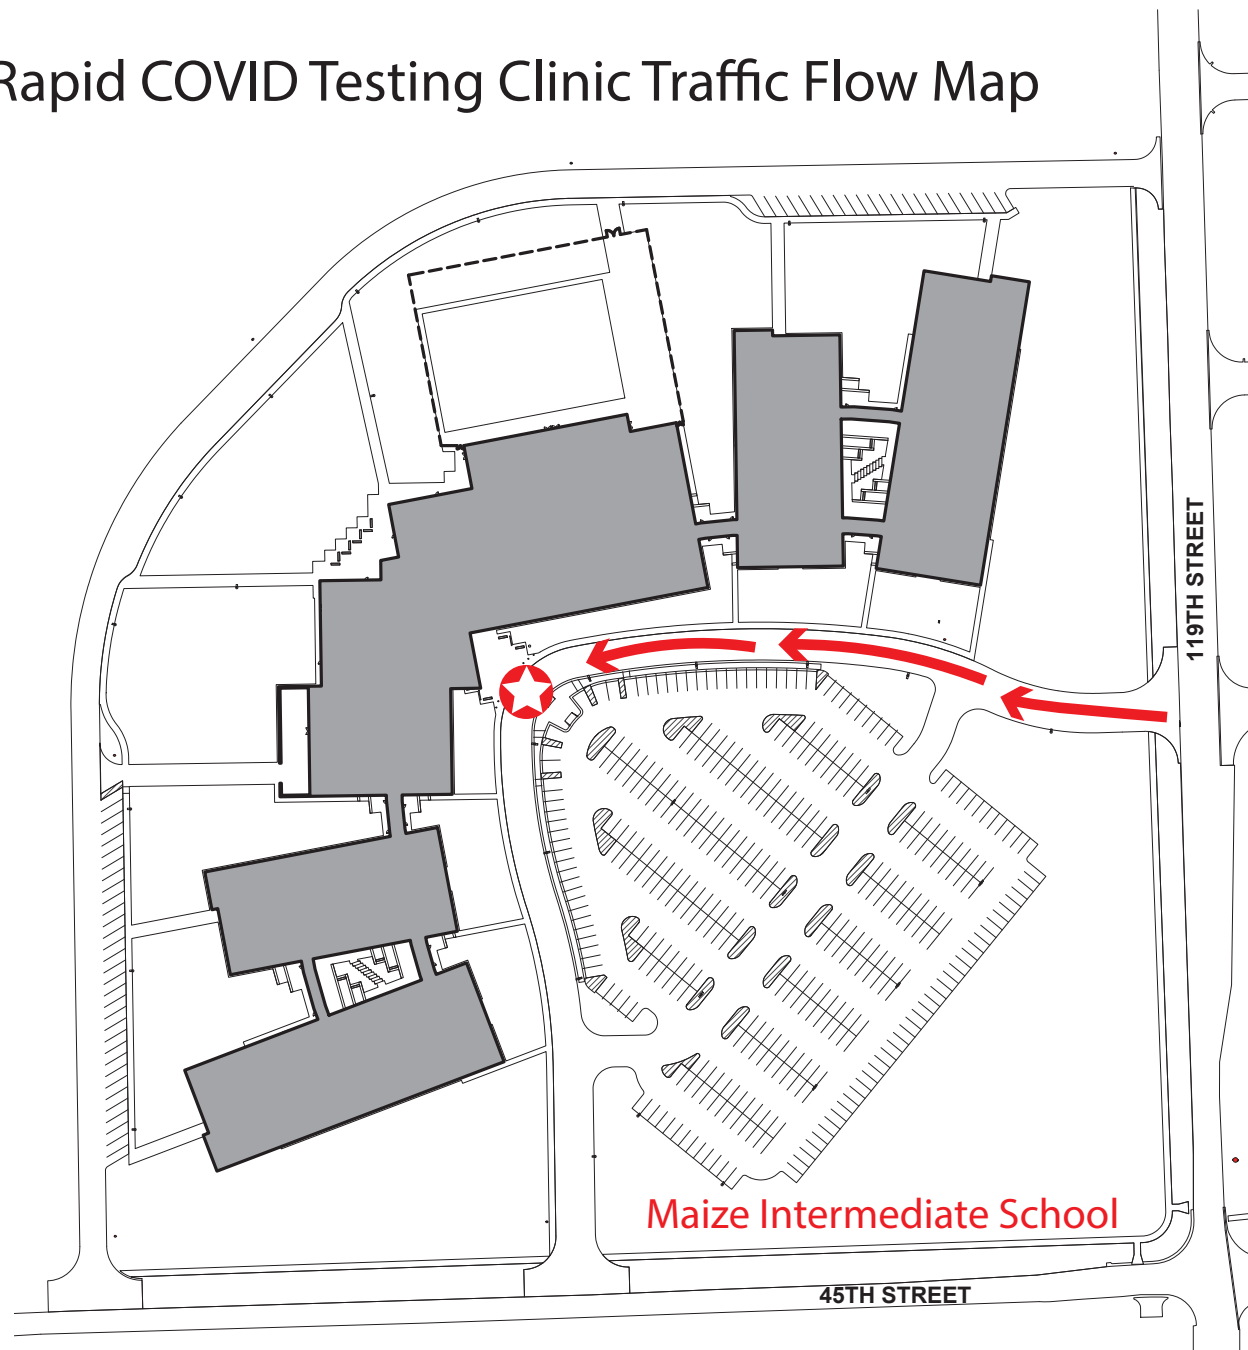

Maize USD 266 Rapid COVID Testing Clinic Traffic Flow Map

4 p.m. to 6 p.m. on Mondays through Thursdays
Maize Intermediate School
12100 W. 45th St. North in Maize